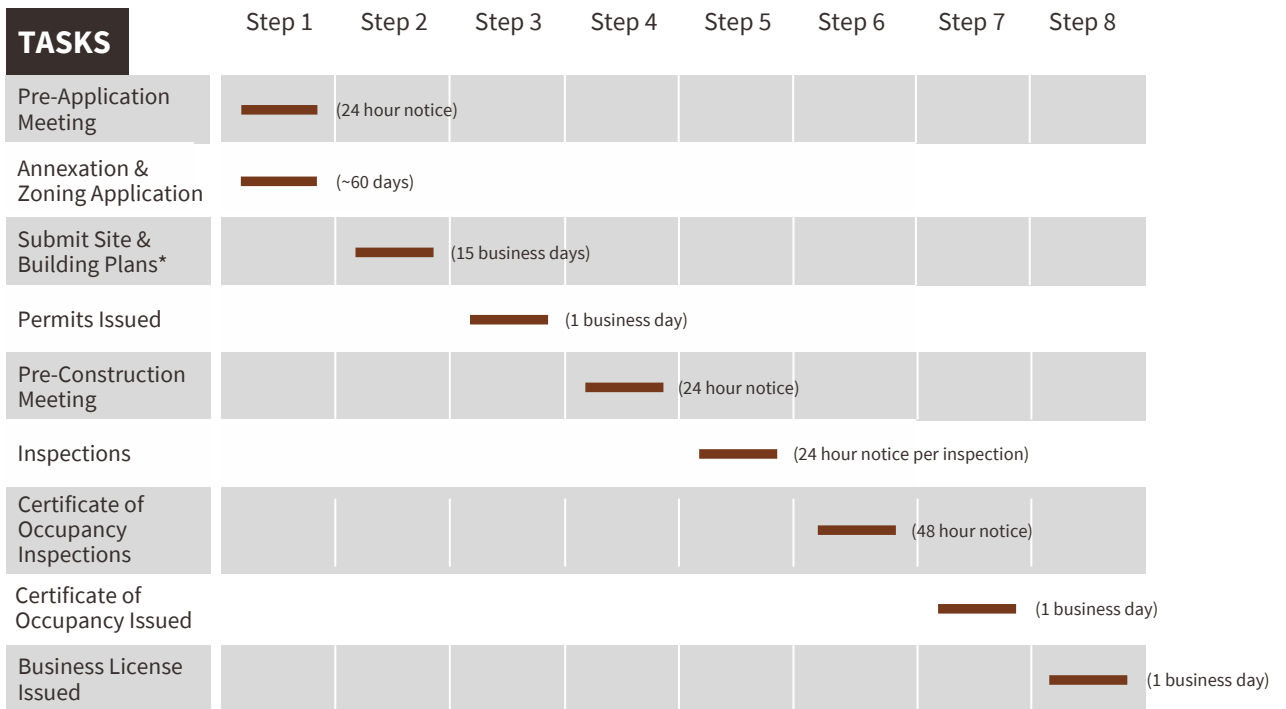

Where Georgia Comes Together

...for business!

Welcome!

Thank you for considering the City of Perry for your business! We want to ensure that your business is successful from the first day of operation and for many years to come.

We are pro-business and committed to economic development. We're here to help you every step of the way!

DEVELOPMENT TIMELINE

* If plans need to be resubmitted, allow an additional 15 days for review.